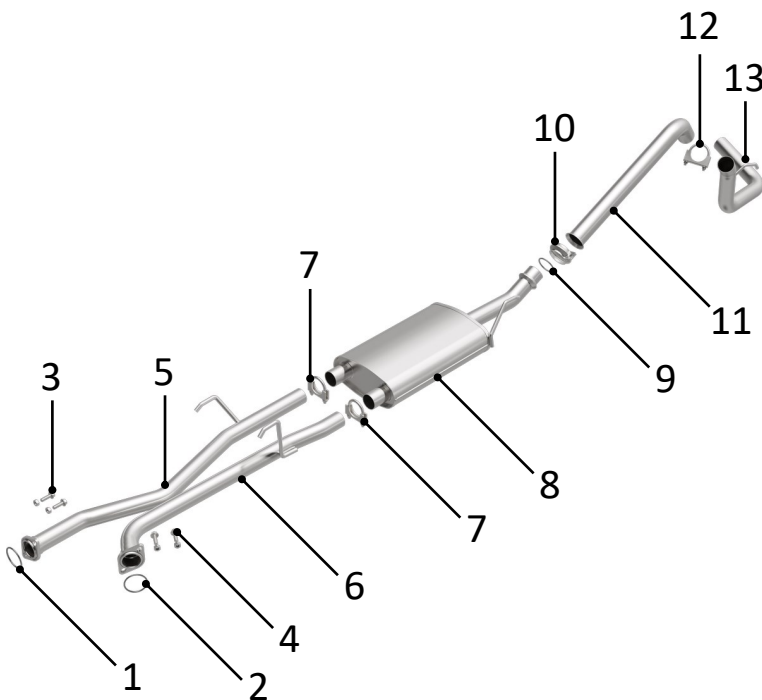

BRExhaust™

A  MAGNAFLOW GROUP COMPANY

INSTALLATION INSTRUCTIONS | PART NO. 106-0527

STEP 1:

(Carefully read all instructions before installation) Disconnect the vehicle's battery before removal of the OEM exhaust system. This will prevent electrical accidents and will reset the computer if it applies to the vehicle. Remove existing exhaust system from the vehicle. Only remove parts that will be replaced. Clean existing flange with a wire brush to ensure proper sealing.

STEP 2:

Attach passenger side **[5] Inlet Pipe Assembly** to existing isolator and exhaust with supplied **[1] Gasket** and **[3] Hardware**.

STEP 3:

Attach driver side **[6] Inlet Pipe Assembly** to existing isolator and exhaust with supplied **[2] Gasket** and **[4] Hardware**.

STEP 4:

Attach **[8] Muffler Assembly** to existing isolator and **[5]** and **[6] Inlet Pipe Assemblies** with supplied **[7] Clamps**.

STEP 5:

Attach **[11] Over-Axle Pipe** to **[8] Muffler Assembly** with supplied **[9] Gasket** and **[10] Clamp**.

STEP 6:

Attach **[13] Tailpipe Assembly** to existing isolator and **[11] Over-Axle Pipe** with supplied **[12] Clamp**.

STEP 7:

Ensure new exhaust is not contacting any portion of the underbody of the vehicle or drivetrain.