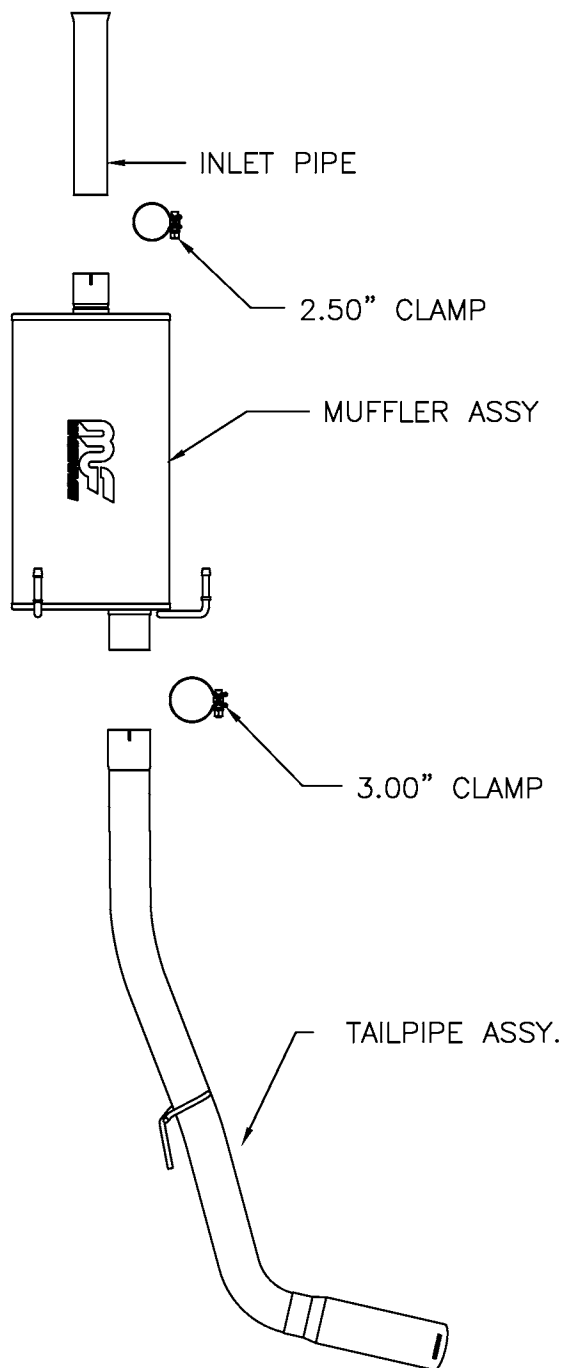

2000-2003 TOYOTA TUNDRA V6 3.4L/4.7L V8, CREWCAB SHORT BED (Single)

Warning: When working on, under, or around any vehicle exercise caution. Please allow the vehicle's exhaust system to cool before removal, as exhaust system temperatures may cause severe burns. If working without a lift, always consult vehicle manual for correct lifting specifications. Always wear safety glasses and ensure a safe work area. Serious injury or death could occur if safety measures are not followed.